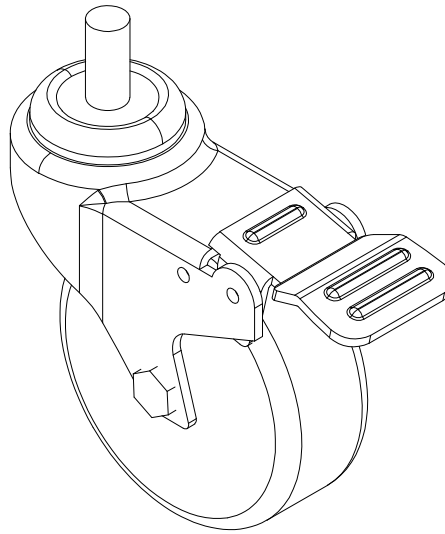

Castors

A

B

COMPONENT CHECKLIST

Item	Name	QTY
A	100mm (4") Castors	1
B	100mm (4") Lockable Castors	1

PRODUCT DIMENSIONS