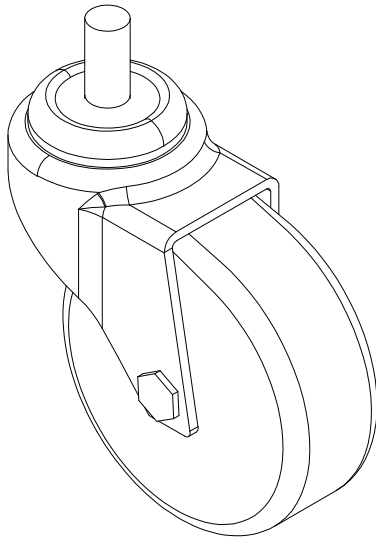

Castors

A

B

COMPONENT CHECKLIST

Item	Name	QTY
A	100mm (4") Castors	1
B	100mm (4") Lockable Castors	1

PRODUCT DIMENSIONS