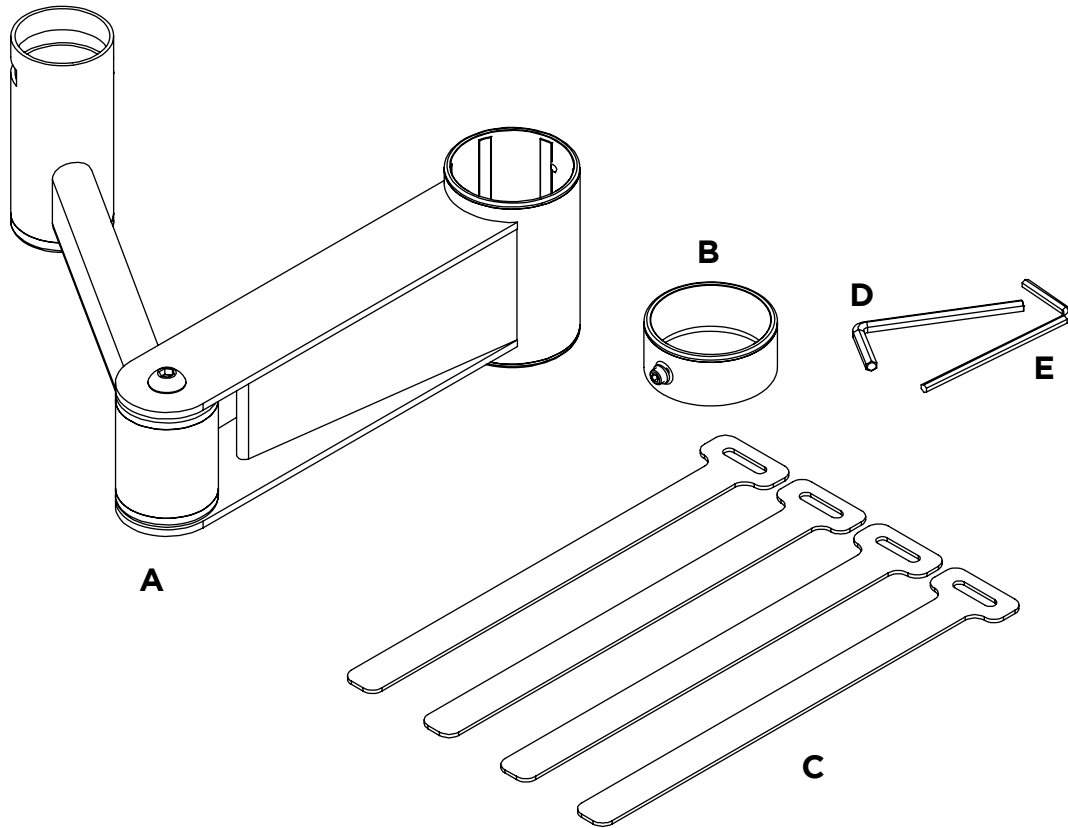

## POS Articulating Arm 360

### COMPONENT CHECKLIST

Item	Name	QTY
A	Articulating Arm	1
B	Fixing Ring	1
C	Hook and Loop Strips	4
D	5mm Allen Key for Arm Joint	1
E	3mm Allen Key for Fixing Ring	1