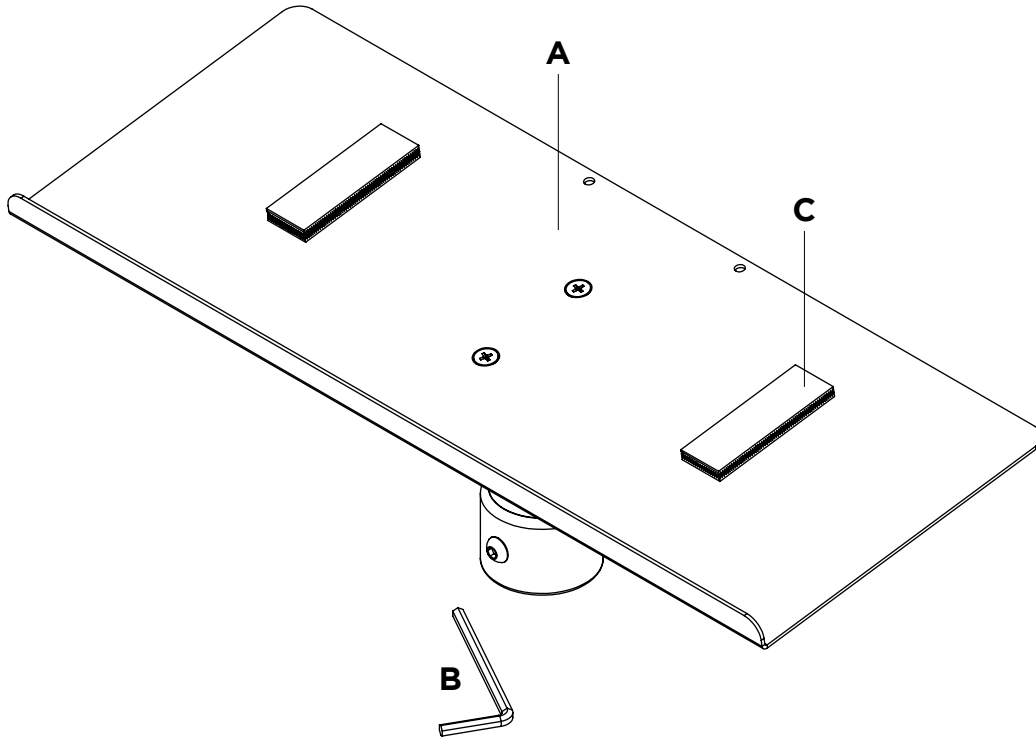

# POS Tilt Keyboard Tray

## COMPONENT CHECKLIST

Item	Name	QTY
A	Tilt Keyboard Tray, 400mm x 153mm with 12mm Lip	1
B	4mm Allen Key for Tilt Adjustment	1
C	Hook and Loop Pad	2