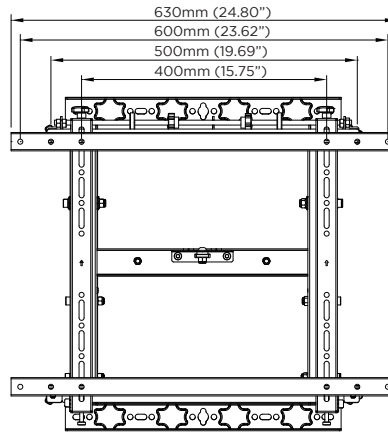

With VESA Adaptor (Landscape)