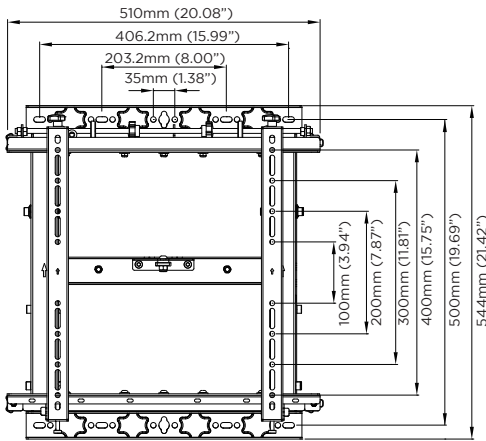

Technical Specification

ADB-VWP pop-out video wall mount

Product code: ADB-VWP

Max load: 50kg (110lb)

Material: steel

Finish: black

Warranty: 10 years

Packaging dimensions:

66cm (L) x 60cm (W) x 11cm (H)

{26" (L) x 23.5" (W) x 4.5" (H)}

Ship weight: 15.5kg (34.2lb)

UPC code: 881493016231

Front View

Without VESA Adaptor