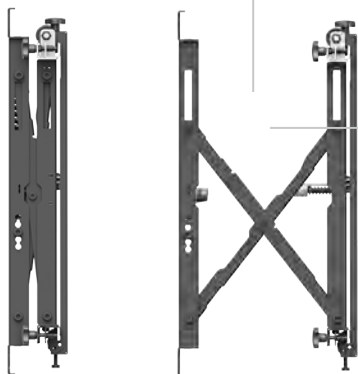

## ADB VWP pop-out video video wall mount

From 100 to 400 wide  
From 100 to 400 high  
or up to 600 using  
included brackets

50kg  
(110lb)

Landscape or portrait  
display installation

Simple "hook-on"  
display attachment

Push to open/close  
spring-assisted  
design

Ideal video wall mount  
for recessed walls

Tool-free post installation  
adjustment at 4 corners:

- Horizontal +/- 7mm (0.28")
- Vertical travel of 10mm (0.39") up  
in-out +/- 10mm (0.39")

Adjustable pop-out force  
with 5 position settings  
for varying screen weights

Optional padlock security  
(padlock not included)

Distance from wall:

- 88mm (3.46") closed
- 277mm (10.91") fully extended
- Provides space for wall-mounted devices up to 80mm (3.14") deep

## ADB-VWP pop-out video wall mount

**Product code:** ADB-VWP

**Max load:** 50kg (110lb)

**Material:** steel

**Finish:** black

**Warranty:** 10 years

**Packaging dimensions:**

66cm (L) x 60cm (W) x 11cm (H)