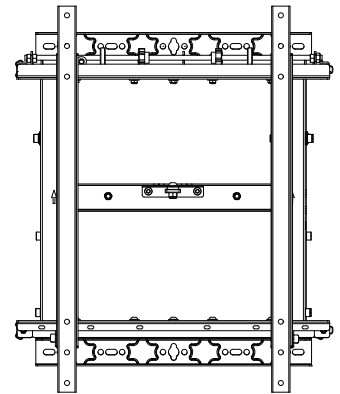

Adjustable pop-out force  
with 5 position settings  
for varying screen weights

Optional padlock security  
(padlock not included)

Distance from wall:

- 88mm (3.46") closed
- 277mm (10.91") fully extended
- Provides space for wall-mounted devices up to 80mm (3.14") deep

## ADB-VWP pop-out video wall mount

**Product code:** ADB-VWP

**Max load:** 50kg (110lb)

**Material:** steel

**Finish:** black

**Warranty:** 10 years

**Packaging dimensions:**

66cm (L) x 60cm (W) x 11cm (H)

{26" (L) x 23.5" (W) x 4.5" (H)}

**Ship weight:** 15.5kg (34.2lb)

**UPC code:** 881493016231

### Front View

Without VESA Adaptor

With VESA Adaptor (Landscape)

With VESA Adaptor (Portrait)