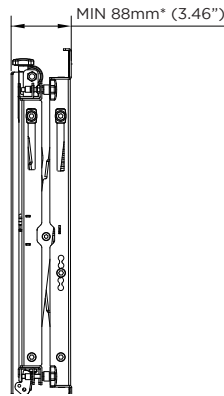

Closed

Note:
*Additional 15mm (0.59")
when the VESA Adaptors
are installed