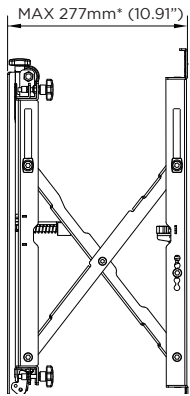

Side View

Extended