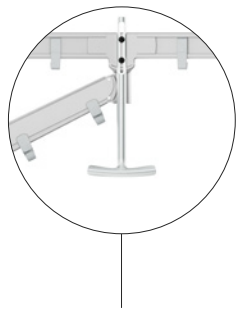

# Tandem Wall Mount

DUAL DISPLAYS ON SINGLE ARM AWMS-RHXW

**Mount & move two monitors on a single arm attached to a wall.**

Displays are always perfectly aligned. Smooth adjustment with ergonomic handle. Popular for point of service.

### Ideal for

2 x 24" or 27" monitors, popular for side-by-side comparisons eg xrays

75x75  
100x100

14kg (30lb)  
to 7kg (15lb)  
PER MONITOR

### Long reach

Handle controls smooth dynamic movement:

- Horizontal 444mm (17.48")
- Vertical 342mm (13.46")

### Flexible viewing angle

- Display tilt  $\pm 20^\circ$
- Pan  $360^\circ$
- Levelling  $\pm 5^\circ$
- Landscape/portrait rotation