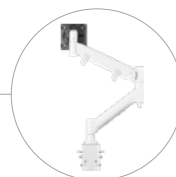

Finish

Silver
Black
White

10 Year Warranty

SEE FORTIS ONLINE