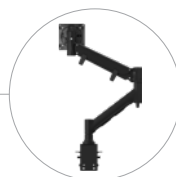

Finish

Silver
Black
White

10 Year Warranty

SEE FORTIS ONLINE