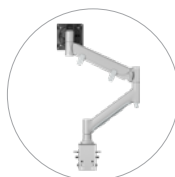

Finish

Silver
Black
White

10 Year Warranty

SEE FORTIS ONLINE