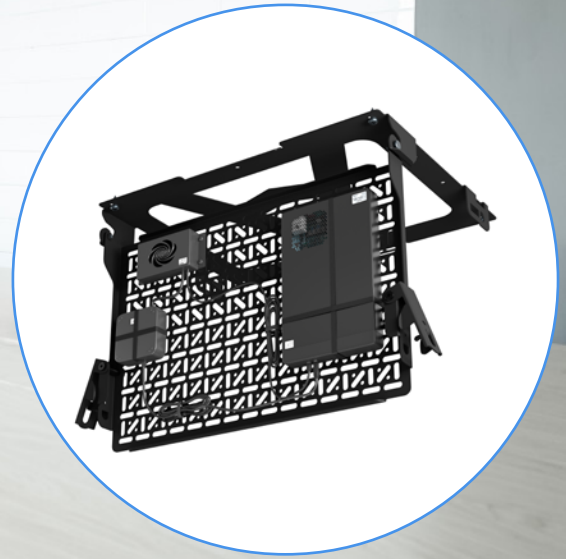

Video conferencing

UNDER-DESK HINGED MEDIA PANEL AD-AC-PH

Secure video conference devices under your meeting table with easy access. Our hinged media panel affixes under the desk, out of sight, opening and even detaching for easy maintenance.

Media storage panel hinged for under desk & table

Removable panel

Components can be attached & maintained offsite

UNIVERSAL

8kg
(17.5lb)

Universal mounting holes

Components connect with screws, cable ties, hook & loop

Out of sight

Affix under desks or meeting tables

Security feature

Anti-tamper design via screw, cable tie, or padlock

Versatile panel

- Sandwich devices inside
- Connect deep devices outside
- Fix devices both in & outside

Available in black

Mounting area

394x268mm²
(15.5x10.6"²)

Double the area by mounting on both sides

10 Year Warranty

Media storage panel hinged for under desk & table

Enclosed devices

Enclose devices to 54mm (2 1/8") depth sandwiched inside the panel