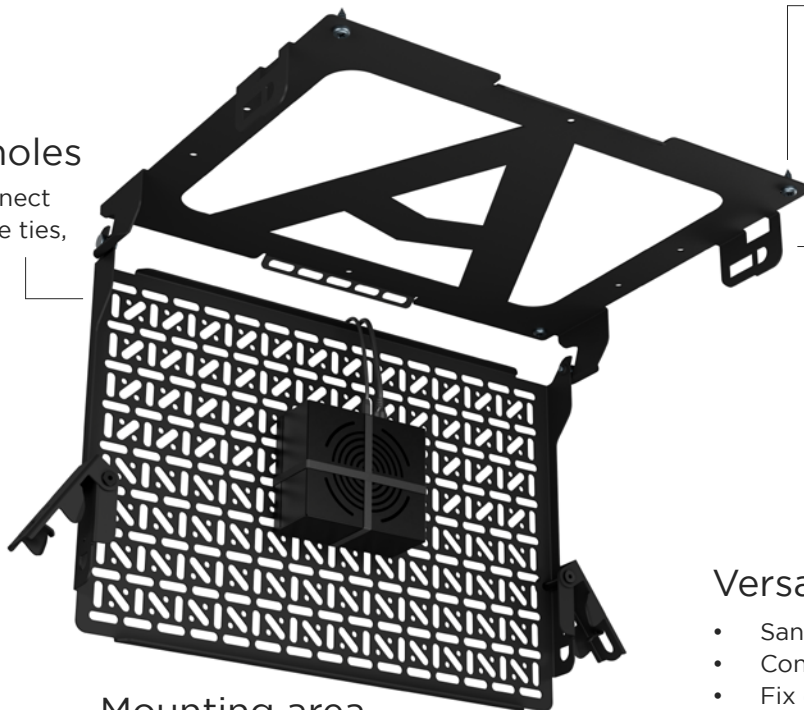

Video conferencing

UNDER-DESK HINGED MEDIA PANEL AD-AC-PH

Secure video conference devices under your meeting table with easy access. Our hinged media panel affixes under the desk, out of sight, opening and even detaching for easy maintenance.

Media storage panel hinged for under desk & table

Removable panel

Components can be attached & maintained offsite

UNIVERSAL

8kg
(17.5lb)

Universal mounting holes

Components connect with screws, cable ties, hook & loop

Out of sight

Affix under desks or meeting tables

Security feature

Anti-tamper design via screw, cable tie, or padlock

Versatile panel

- Sandwich devices inside
- Connect deep devices outside
- Fix devices both in & outside

Available in black

Mounting area

394x268mm²
(15.5x10.6"²)

Double the area by mounting on both sides

10 Year Warranty

Media storage panel hinged for under desk & table

Enclosed devices

Enclose devices to 54mm (2 1/8") depth sandwiched inside the panel