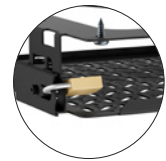

Video conferencing

UNDER-DESK HINGED MEDIA PANEL AD-AC-PH

Secure video conference devices under your meeting table with easy access. Our hinged media panel affixes under the desk, out of sight, opening and even detaching for easy maintenance.

Media storage panel hinged for under desk & table

Removable panel

Components can be attached & maintained offsite

UNIVERSAL

8kg
(17.5lb)

Universal mounting holes

Components connect with screws, cable ties, hook & loop

Out of sight

Affix under desks or meeting tables

Security feature

Anti-tamper design via screw, cable tie, or padlock

Versatile panel

- Sandwich devices inside
- Connect deep devices outside
- Fix devices both in & outside