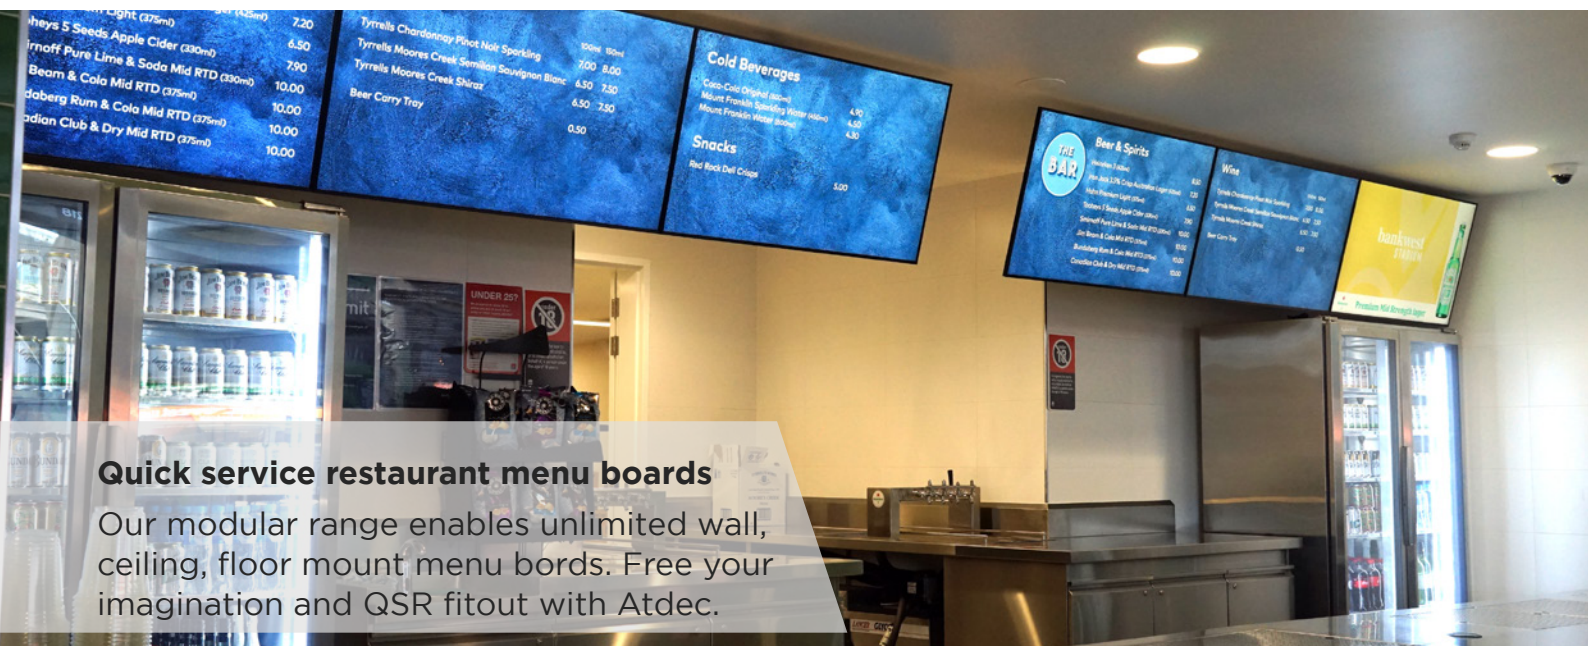

Out of sight

Affix under desks or meeting tables

Security feature

Anti-tamper design via screw, cable tie, or padlock

Versatile panel

- Sandwich devices inside
- Connect deep devices outside
- Fix devices both in & outside

Quick service restaurant menu boards

Our modular range enables unlimited wall, ceiling, floor mount menu boards. Free your imagination and QSR fitout with Atdec.

Atdec Uncover™ is where our infinite mounting possibilities become your specific mounting solutions.