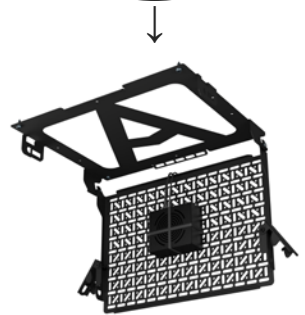

Available in black

Mounting area

394x268mm²
(15.5x10.6"²)

Double the area by mounting on both sides

10 Year Warranty

Media storage panel hinged for under desk & table

Enclosed devices

Enclose devices to 54mm (2 1/8") depth sandwiched inside the panel

Reversed panel

Reverse the panel if no devices will be secured internally

Exposed devices

Devices greater than 54mm (2 1/8") depth will be secured externally

Both sides

Multi-devices may be secured to both sides of the panel as required