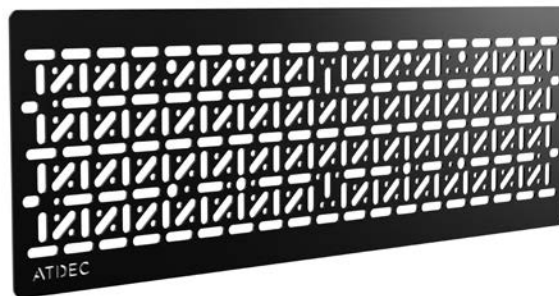

Universal utility panel for digital signage

Universal mounting

Utility panel pattern suits most devices, including those with 75x75 or 100x100 VESA.

Smart accessory

Mounting panel to attach mini PCs and video conferencing devices to TV/AV carts and modular video wall, ceiling, or floor mounts.

75x75
100x100

10kg (22lb)

Device connection

Suitable for use with screws, cable ties, hook & loop strips, more.

Atdec compatible

Mounts directly to Atdec ADB modular digital signage rails and posts.

Mounts to Atdec TV/AV carts including AD-TVC-70A & AD-TVC-45.

Universal compatibility

Mounts with most 19-inch equipment racks.

Available in black

Adaptive

Takes virtually any device

10 Year Warranty

Universal utility panel for digital signage

Ceiling mounted digital signage solution with AC-AP-4612

Atdec for all application areas

Leveraging our modular approach, Atdec offers a complete range of mounts - including for the largest and most deeply curved ultrawide monitors.

Atdec Uncover™ is where our infinite mounting possibilities become your specific mounting solutions.