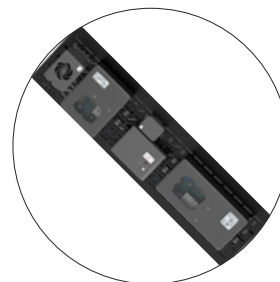

Universal utility panel for digital signage

Universal mounting

Utility panel pattern suits most devices, including those with 75x75 or 100x100 VESA.

Smart accessory

Mounting panel to attach mini PCs and video conferencing devices to TV/AV carts and modular video wall, ceiling, or floor mounts.

75x75
100x100

10kg (22lb)

Device connection

Suitable for use with screws, cable ties, hook & loop strips, more.

Atdec compatible

Mounts directly to Atdec ADB modular digital signage rails and posts.

Mounts to Atdec TV/AV carts including AD-TVC-70A & AD-TVC-45.

Universal compatibility

Mounts with most 19-inch equipment racks.

Available in black

Adaptive

Takes virtually any device

10 Year Warranty

Universal utility panel for digital signage

Ceiling mounted digital signage solution with AC-AP-4612