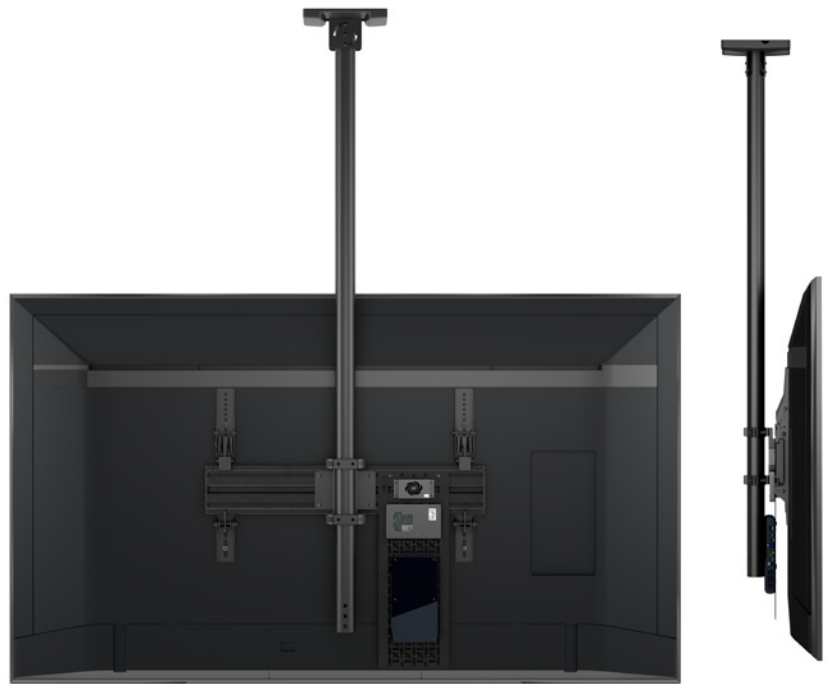

Universal utility panel for digital signage

Ceiling mounted digital signage solution with AC-AP-4612

Created with modular ADB family
ADB ceiling mounted solution featuring AC-AP-4612. Secure. Easily accessed for update and maintenance without removing display.

This solution was created for a 75" display, pictured.

Components

Solution consists of:

- 1 x ADB-P150 pole
- 1 x ADB-PC ceiling connector
- 1 x ADB-R68 rail
- 1 x ADB-B400T pair brackets
- 1 x ADB-RPJ
- 1 x AC-AP-4612 utility panel