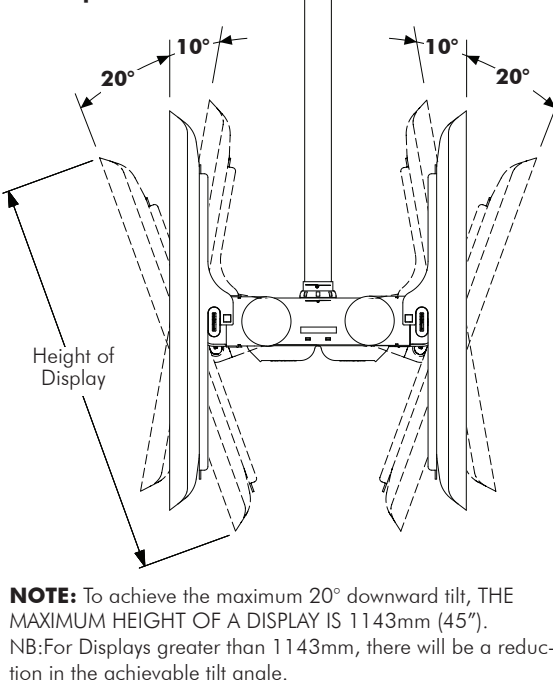

TH-3070-CTL
TH-3070-CTS
TH-3070-CT-B2B

Technical Specifications

Ceiling Tilt Short Mount / Ceiling Tilt Long Mount

General Features

Maximum Weight:
 65kg (143lbs)

Screen Mounting Compatibility:

From minimum 200mm wide x 200mm high to maximum 800mm wide x 500mm high.

Tilt Adjustment:

+ 20°
 - 10°

Color:

Black

Warranty:

10 years limited

Dimensions

Screen Mounting Adjustment

Mounting Plate

Rail Mount Orientation

Tilt Adjustment

Rotation Adjustment