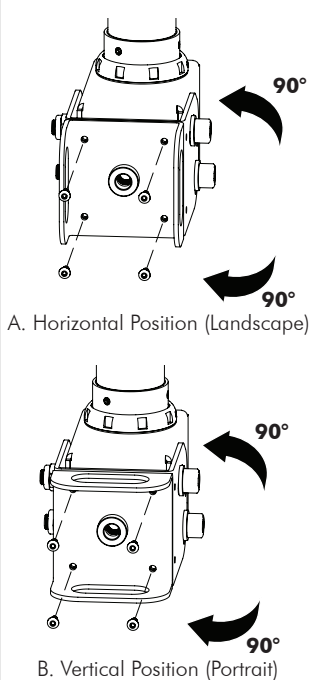

TH-3070-CTL
TH-3070-CTS
TH-3070-CT-B2B

Technical Specifications

Ceiling Tilt Short Mount / Ceiling Tilt Long Mount

General Features

Maximum Weight:
 65kg (143lbs)

Screen Mounting Compatibility:

From minimum 200mm wide x 200mm high to maximum 800mm wide x 500mm high.

Tilt Adjustment:

+ 20°
 - 10°

Color:

Black

Warranty:

10 years limited

Dimensions

Screen Mounting Adjustment

Mounting Plate

Rail Mount Orientation

Tilt Adjustment

Rotation Adjustment