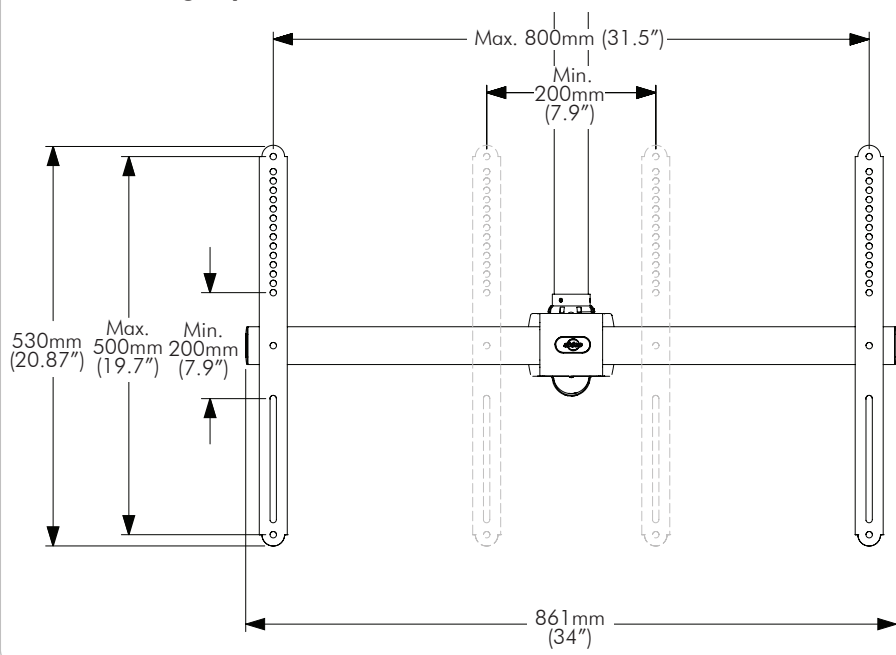

TH-3070-CTL
TH-3070-CTS
TH-3070-CT-B2B

Technical Specifications

Ceiling Tilt Short Mount / Ceiling Tilt Long Mount

General Features

Maximum Weight:
 65kg (143lbs)

Screen Mounting Compatibility:

From minimum 200mm wide x 200mm high to maximum 800mm wide x 500mm high.

Tilt Adjustment:

+ 20°
 - 10°

Color:

Black

Warranty:

10 years limited

Dimensions

Screen Mounting Adjustment

Mounting Plate

Rail Mount Orientation

Tilt Adjustment

Rotation Adjustment