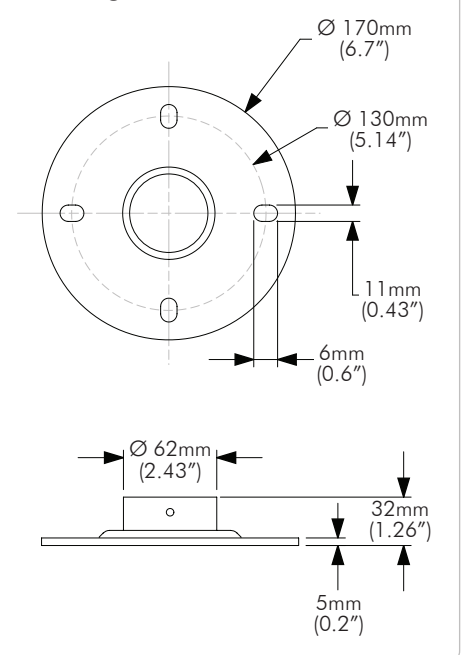

TH-3070-CTL
TH-3070-CTS
TH-3070-CT-B2B

Technical Specifications

Ceiling Tilt Short Mount / Ceiling Tilt Long Mount

General Features

Maximum Weight:
 65kg (143lbs)

Screen Mounting Compatibility:

From minimum 200mm wide x 200mm high to maximum 800mm wide x 500mm high.

Tilt Adjustment:

+ 20°
 - 10°

Color:

Black

Warranty:

10 years limited

Dimensions

Screen Mounting Adjustment

Mounting Plate

Rail Mount Orientation

Tilt Adjustment

Rotation Adjustment