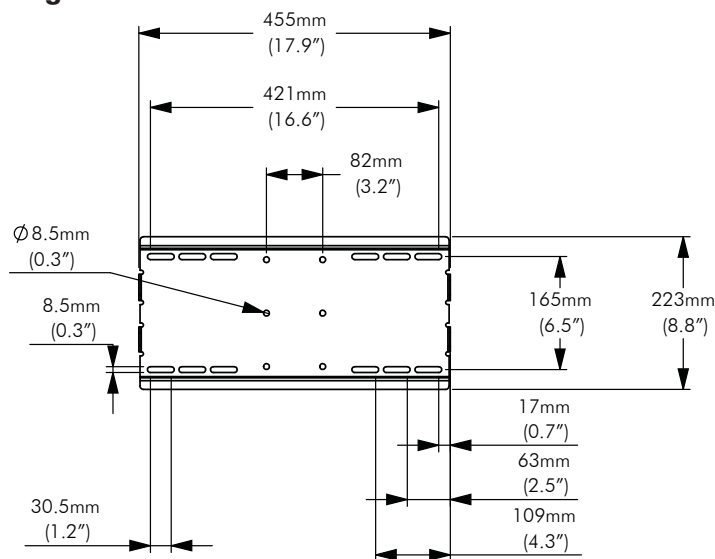

General Features

Maximum Weight:

70kg (154lbs)

Screen Mounting Compatibility:

From 200mm to 600mm high and from 200mm to 400mm wide in Portrait orientation.

Color:

Black

Warranty:

10 years

Dimensions

Wall Mounting:

Screen Mounting: