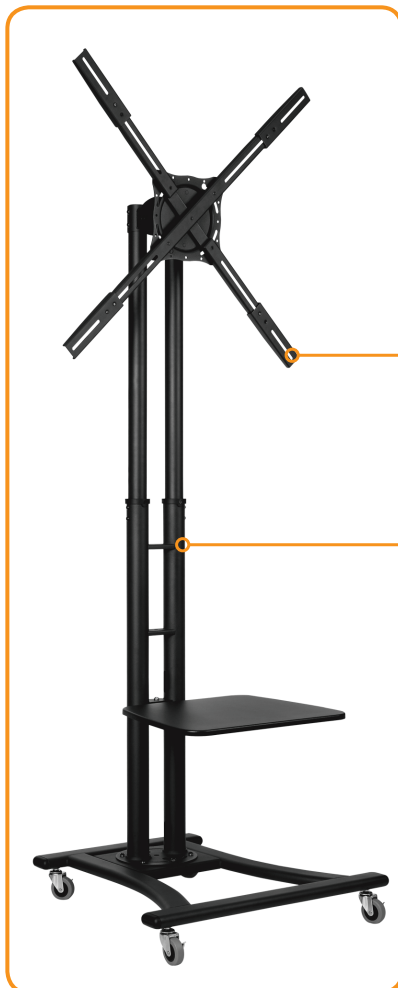

## Mobile TV Cart TH-TVCB

The TH-TVCB mobile TV cart is designed for presentation and education applications. It supports a wide range of heavy weight displays (up to 50kg or 110lbs) thanks to its versatile universal mounting head. It is designed for quick and easy assembly, includes internal cable management and comes with a height adjustable shelf for use with modern media devices. Combining maneuverability with a vast range of display movement and height adjustability, it is the perfect solution for any application where you frequently need to maneuver a medium to large display.

 **Mounting hole pattern:**  
From 200mm to 800mm wide  
From 200mm to 600mm high

 **Maximum weight carrying capacity:**  
50kg (110lbs)

### Product key features:

- All in one solution for education and presentation applications
- Supports heavy weight displays of up to 50kg (110lbs)
- Internal cable management
- Includes a height adjustable shelf for use with modern media devices (DVD, Blu-Ray etc)
- Designed for quick and easy assembly

25° of downward tilt

Universal mounting head supports a large range of displays

700mm (27.5") of height adjustment

Landscape to portrait rotation

Height adjustable shelf for use with modern media devices (DVD, Blu-Ray etc)