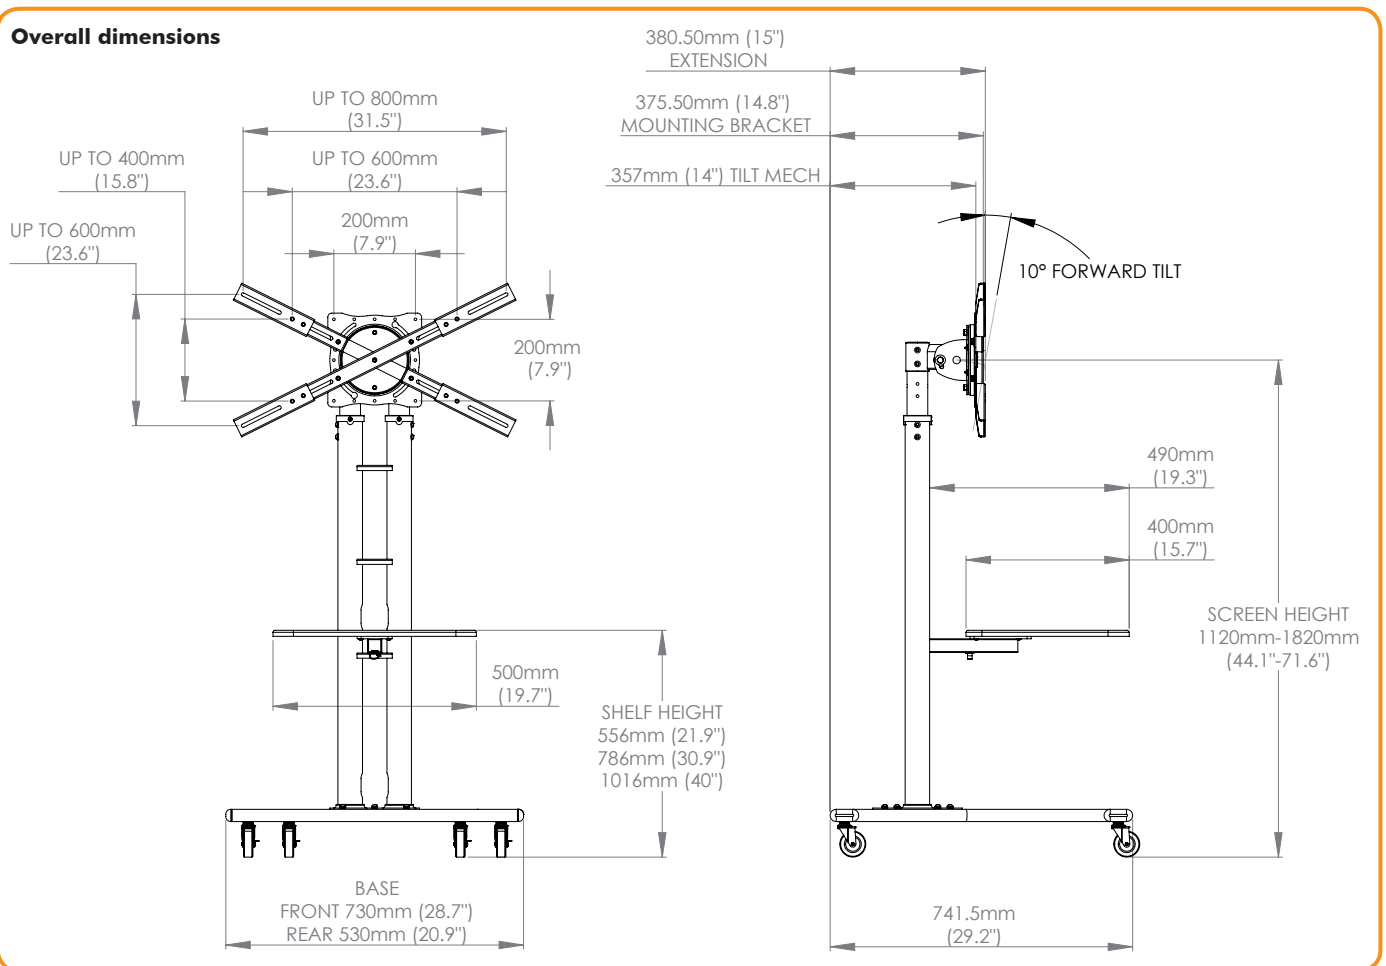

Product information

Product Code	Load capacity	Material	Colour
TH-TVCB	50kg (110lbs)	Steel	Black

Package information, single unit

Size	Ship weight	UPC code	Contents
110cm x 24.5cm x 79cm (43.3" x 9.6" x 31.1")	40kg (88lbs)	881493007895	All hardware required for installation supplied

No master pack available, ships as single unit only

Technical drawings

Atdec mounts are designed, developed and tested in Australia. While all efforts have been made to ensure the information in this brochure was correct as of the date of printing, we reserve the right to change specifications without notice. Please refer to the website for our full range along with the latest details on specifications, compatibility and dealer location. Atdec and Telehook are registered trademarks with all rights reserved. Copyright November 2012.