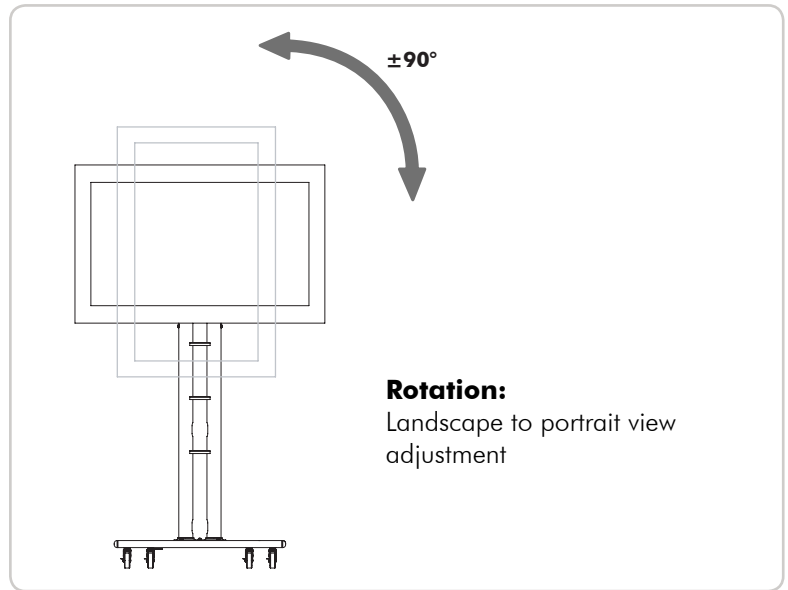

General Features

Maximum Display Weight: 50kg (110lbs)

Maximum Shelf Weight: 5kg (11lbs)

Screen Mounting Compatibility:

Supports mounting hole pattern From 200 to 800mm wide and From 200 to 600mm high.

Included hardware

All fasteners are included.

Colour

Black

Warranty

10 years limited

Dimensions (all dimensions in mm)