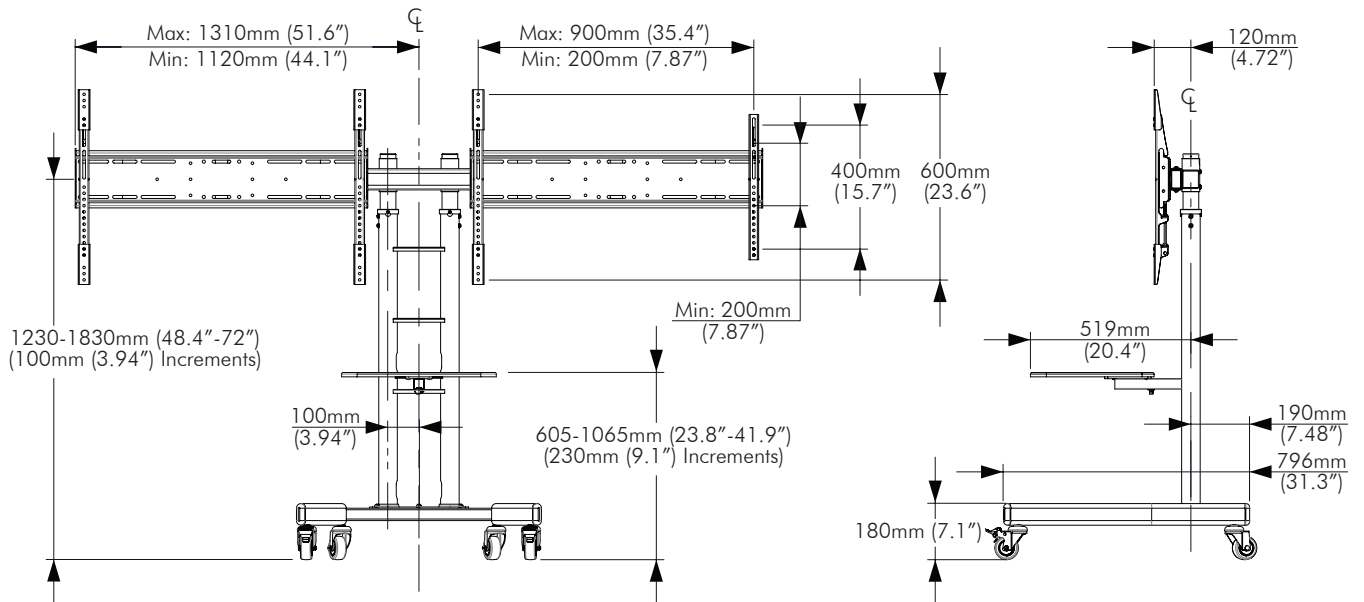

Product information

Product Code	Load capacity	Material	Colour
TH-TVCD	50kg (110lbs) per Display	Steel	Dark Grey

Package information, single unit

Size	Ship weight	UPC code	Contents
134.5cm x 27cm x 86cm (53" x 10.6" x 33.9")	68.5kg (151lbs)	881493008595	All hardware required for installation supplied

Technical drawings

Dimensions

Atdec mounts are designed, developed and tested in Australia. While all efforts have been made to ensure the information in this brochure was correct as of the date of printing, we reserve the right to change specifications without notice. Please refer to the website for our full range along with the latest details on specifications, compatibility and dealer location. Atdec and Telehook are registered trademarks with all rights reserved. Copyright January 2014.