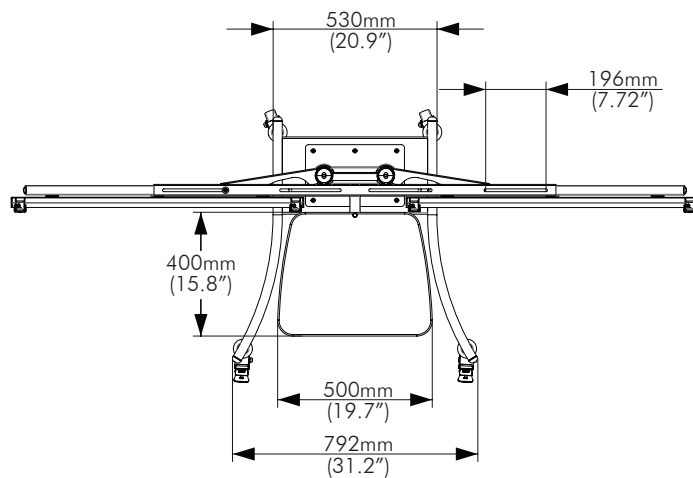

Product information

Product Code	Load capacity	Material	Colour
TH-TVCD	50kg (110lbs) per Display	Steel	Dark Grey

Package information, single unit

Size	Ship weight	UPC code	Contents
134.5cm x 27cm x 86cm (53" x 10.6" x 33.9")	68.5kg (151lbs)	881493008595	All hardware required for installation supplied

Technical drawings

Dimensions

Atdec mounts are designed, developed and tested in Australia. While all efforts have been made to ensure the information in this brochure was correct as of the date of printing, we reserve the right to change specifications without notice. Please refer to the website for our full range along with the latest details on specifications, compatibility and dealer location. Atdec and Telehook are registered trademarks with all rights reserved. Copyright January 2014.